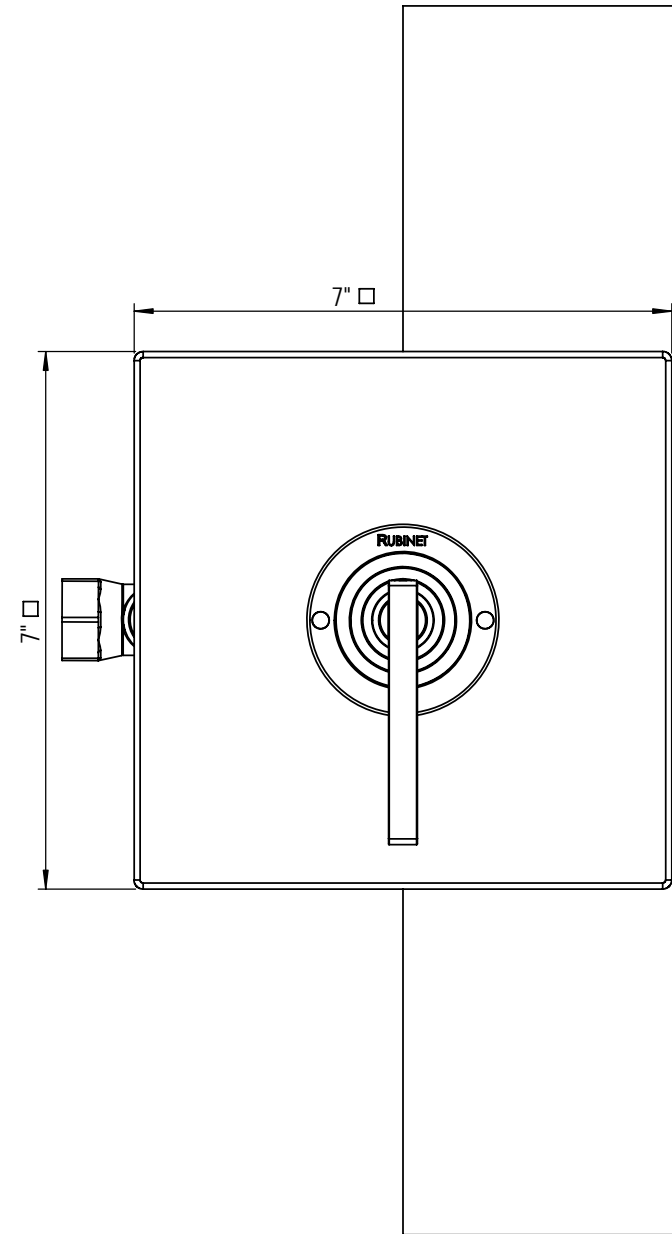

Valve Only PRBL Tub & Shower 2YRBLAL

TEL: 905-851-6781
FAX: 905-851-8031
TOLL FREE: 800-461-5901

the RUBINET FAUCET COMPANY

www.rubinet.com