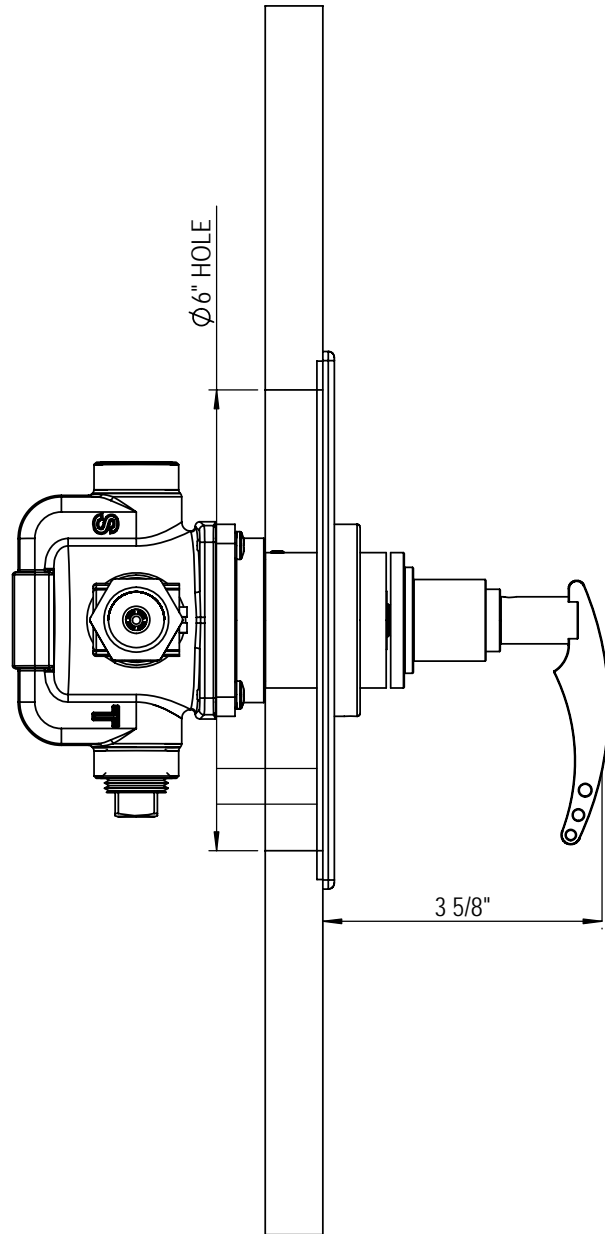

Valve Only PRBL Tub & Shower 2YRBLAL

TEL: 905-851-6781
FAX: 905-851-8031
TOLL FREE: 800-461-5901

the RUBINET FAUCET COMPANY

www.rubinet.com